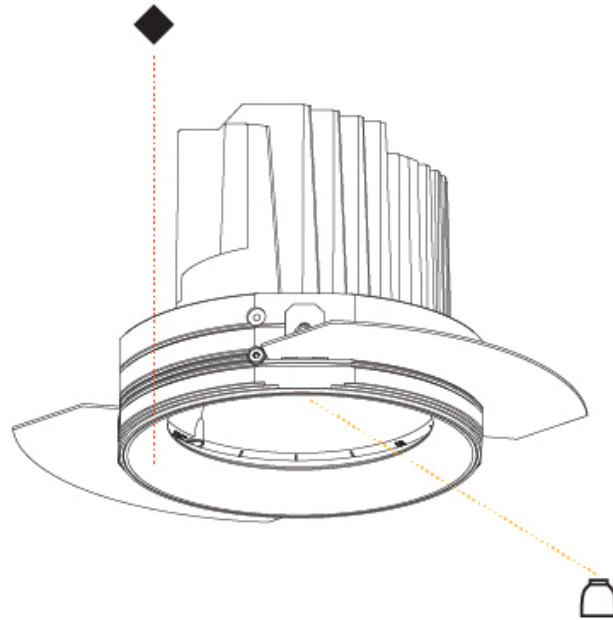

#### PHYSICAL

Shape: Round
Diameter (mm): 125
Diameter (in): 4 <sup>15</sup> / <sub>16</sub>
Height (mm): 136
Height (in): 5 <sup>3</sup> / <sub>8</sub>
Ceiling Thickness (mm): 10 / 12.5 / 15 / 25
Ceiling Thickness (in): 3/8 or 1/2 or 9/16 or 1
Min. Recessing Depth (mm): 150
Min. Recessing Depth (in): 5 <sup>7</sup> / <sub>8</sub>
Light Distribution: Adjustable / Downlight
Fixture Finish: SSR / BKV / CWI / CRY / HAB / LAG / UFT / ITA / RUA / RUR / MIC / FTG / MYG / TWT / LOD / PUS / FRO / FUP / KIA / POP / BLS / SPG / MEY / GOH / GUM / CHC / COM / ABZ / JAG / OBR / MOS / ROR
Fixture Material: Aluminum Die Cast

## BIONIQ ROUND SEMI ADJUSTABLE TRIMLESS

A35206-

PROJECT

TYPE

SPECIFIER

QUANTITY

DATE

A